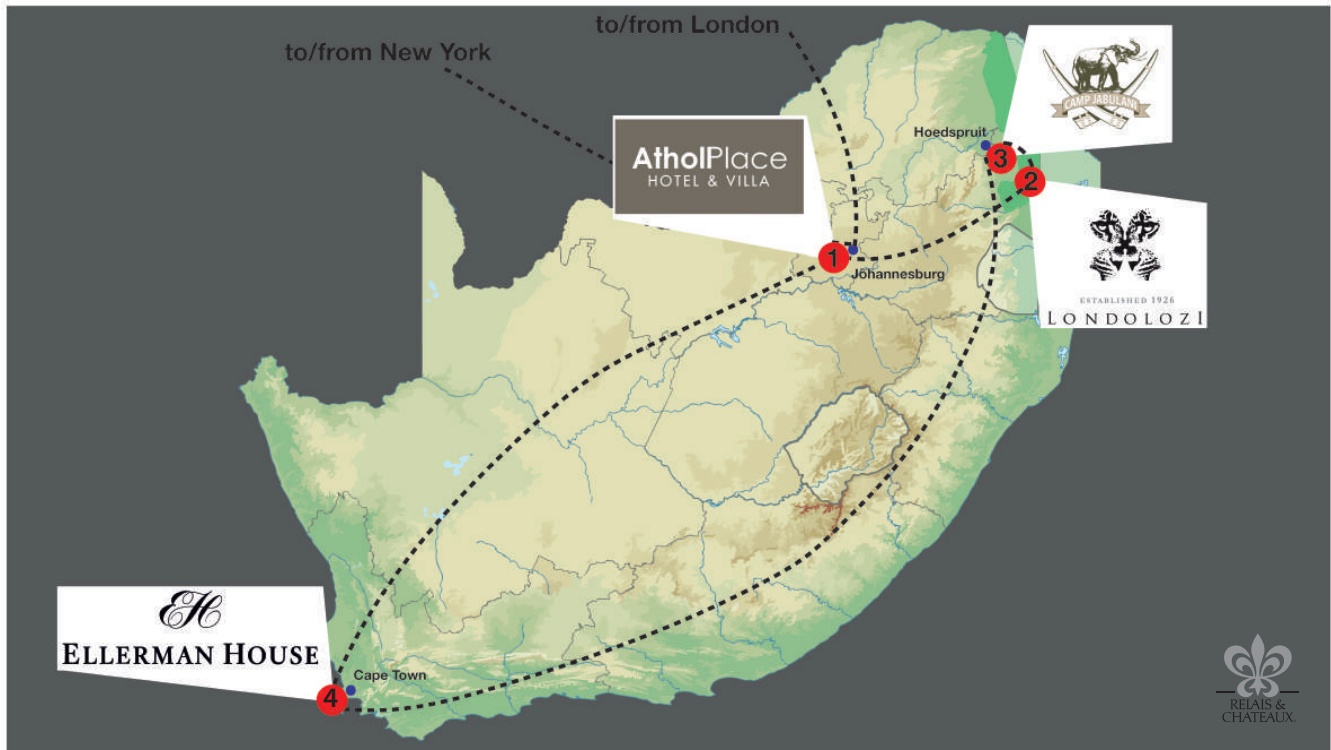

ULTIMATE ROUTE OF HAPPINESS

AtholPlace | Londolozi | Camp Jabulani | Ellerman House
Suggested Itinerary featuring Relais & Chateaux Properties

- 2 Nights at AtholPlace Hotel & Villa
 - 3 Nights at Londolozi
 - 3 Nights at Camp Jabulani
 - 3 Nights at Ellerman House